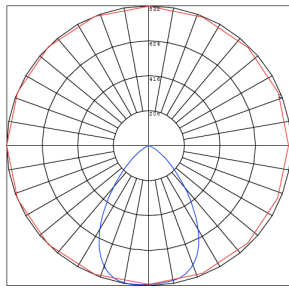

Photometrics: CRLC6-20W-MCT-S-D

BUG Rating: B1-U1-G0

20W 5000K, Area 25" x 25" Mounting Height: 9'