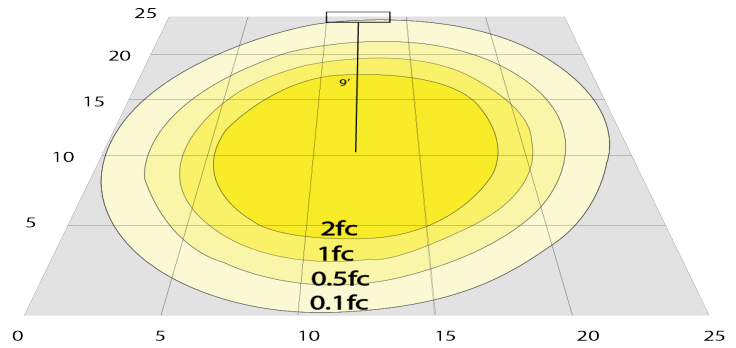

## Photometrics: CRLC6-20W-MCT-S-D

BUG Rating: B1-U1-G0

20W 5000K, Area 25" x 25" Mounting Height: 9'