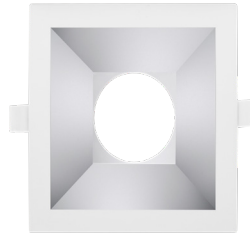

CRLC-TRM-6S