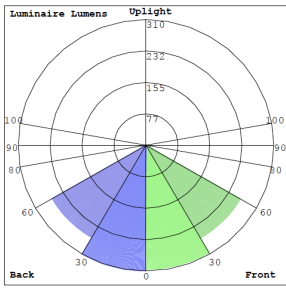

Photometrics: CRLC6-20W-MCT-S-D

BUG Rating: B1-U1-G0

20W 5000K, Area 25" x 25" Mounting Height: 9'